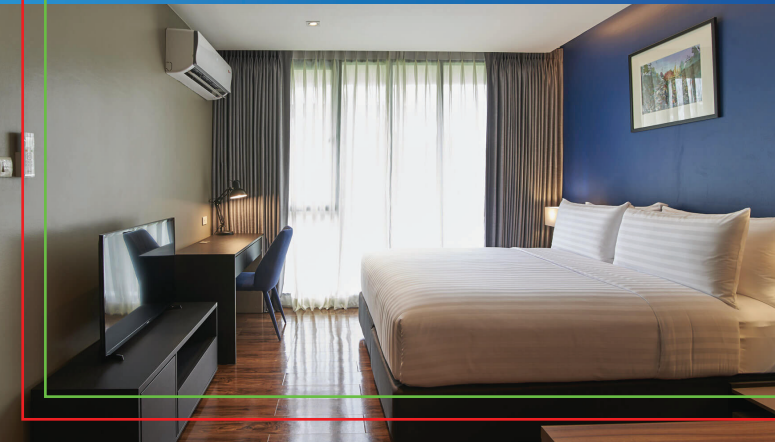

ACCOMMODATION

Peaceful and generously spaced, we are your base in Bangkok. All 28 rooms offer a separate living and dining room, kitchenette, private balcony, flat-screen TV and safety box.

ROOM TYPE	ROOM SIZE
One Bedroom Suite	45 sqm.
Two Bedroom Suite	69 sqm.
Penthouse Two Bedroom Suite	110 sqm.

Relax in our generously spaced rooms ranging from One Bedroom to a Penthouse. Contemporary and comfortable, the accommodation features a separate living and dining room, kitchenette and a private balcony.