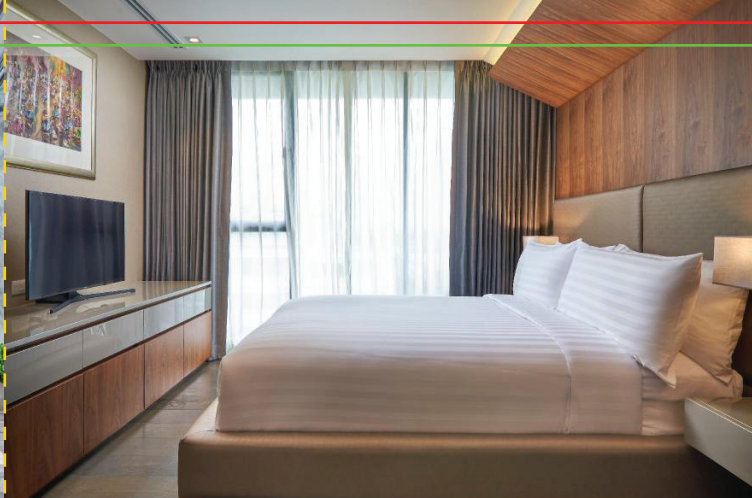

FACILITIES

Kitchenette

Climate Control

Safety Box

Shower

40-inch LED TV

Free WIFI

LOCATION

**DAILY &
 MONTHLY**

- ## SERVICES
- Personalized homely service
 - Complimentary morning coffee breaks 07:00–10:00 a.m.
 - Free shuttle service to Bangkok Hospital
 - Free luggage storage
 - Free usage of the laundry machine
 - Free Wifi
 - Smoking area
 - Car parking
 - Limousine/Call taxi service
 - Wheelchair accessible
 - Elevator
 - First aid

ACCOMMODATION

Peaceful and generously spaced, we are your base in Bangkok. All 28 rooms offer a separate living and dining room, kitchenette, private balcony, flat-screen TV and safety box.

ROOM TYPE	ROOM SIZE
One Bedroom Suite	45 sqm.
Two Bedroom Suite	69 sqm.
Penthouse Two Bedroom Suite	110 sqm.

Relax in our generously spaced rooms ranging from One Bedroom to a Penthouse. Contemporary and comfortable, the accommodation features a separate living and dining room, kitchenette and a private balcony.