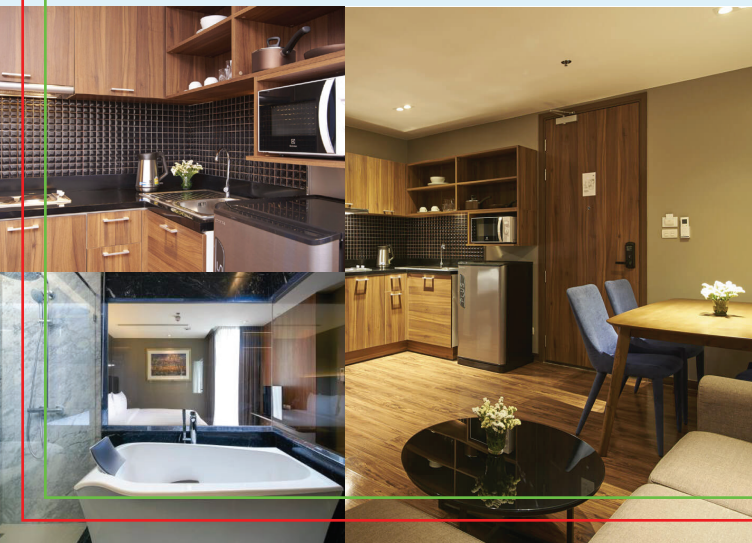

Accommodations &
Daily Room
Rate Offers!

**DAILY &
MONTHLY**