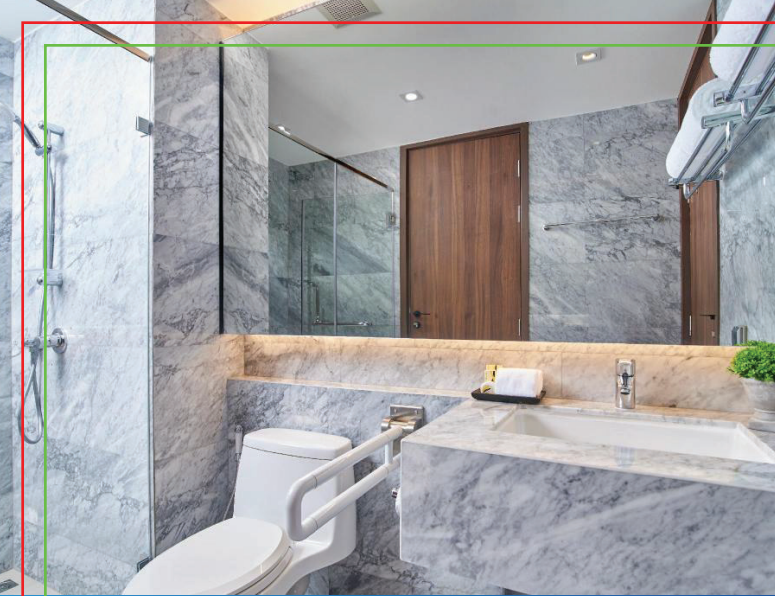

1. ## SERVICES
2. Personalized homely service
   - Complimentary morning coffee breaks 07:00–10:00 a.m.
   - Free shuttle service to Bangkok Hospital
   - Free luggage storage
   - Free usage of the laundry machine
   - Free Wifi
   - Smoking area
   - Car parking
   - Limousine/Call taxi service
   - Wheelchair accessible
   - Elevator
   - First aid

ACCOMMODATION

Peaceful and generously spaced, we are your base in Bangkok. All 28 rooms offer a separate living and dining room, kitchenette, private balcony, flat-screen TV and safety box.