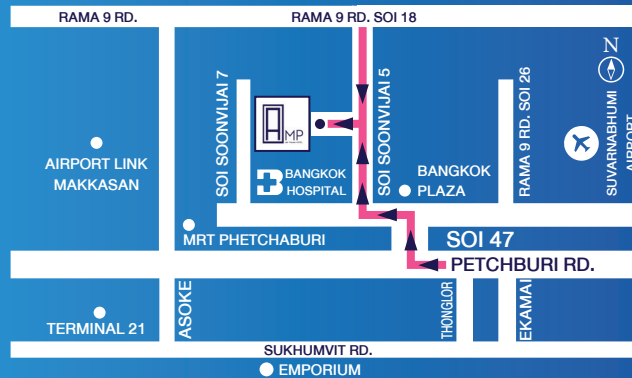

Situated only 100 metres from Bangkok Hospital, Amp Am House Hotel is within a 45-minute car ride from Suvarnabhumi International Airport and Don Muang Airport. Our hotel in Soi Soonvijai is an approximately 10-minute drive from SHOW DC while Terminal 21 Asoke, Central Plaza Grand Rama 9 and other shopping and entertainment areas are close.

 **Amp Am House Hotel**
 35 Soi Soonvijai 5, Bangkok,
 Huai Khwang, Bangkok 10310, Thailand
 +66 (0) 2318 1556-7
 reservation@ampamhousehotel.com
 www.ampamhousehotel.com

Scan Me (Map)

Accommodations &
 Daily Room
 Rate Offers!

BOUTIQUE, SECLUDED SPACIOUS ACCOMMODATION WITH CONVENIENT SERVICES

Amp Am House Hotel is ideal for an extended stay in the vibrant city. The hotel is a senior-friendly hotel in Bangkok in Soi Phetchaburi 47 (Soonvijai 5) about 100 meters from Bangkok Hospital (BDMS) and is also accessible through Rama 9 Road Soi 18.